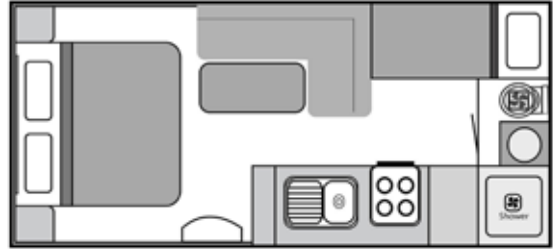

PLUMBING

- 2 X 95Ltr Water Tanks
- Tap On A-Frame
- 12V Water Pump
- 150L Thetford Fridge (3 Year Warranty - 3 Way Optional)
- 3 Gas & 1 Electric Hot Plate (Oven - Optional)
- 150L Thetford Fridge (3 Year Warranty - 3 Way Optional)
- 1 X 95Ltr Grey Water Tank
- 26L Swift Hot Water Service
- 12V Thetford Compressor Fridge Included
- Gas Bayonet
- Wall Mount Washing Machine (Optional)
- Thetford Electric Flush Toilet

LAYOUTS

18'6 DOORSIDE KITCHEN
DOUBLE OR TRIPLE BUNK

18'6 DOORSIDE KITCHEN
DOUBLE OR TRIPLE BUNK

18'6 EAST WEST DOORSIDE
STRAIGHT KITCHEN

18'6 EAST WEST DOORSIDE
STRAIGHT KITCHEN

19'6 DOORSIDE KITCHEN TWIN BUNK